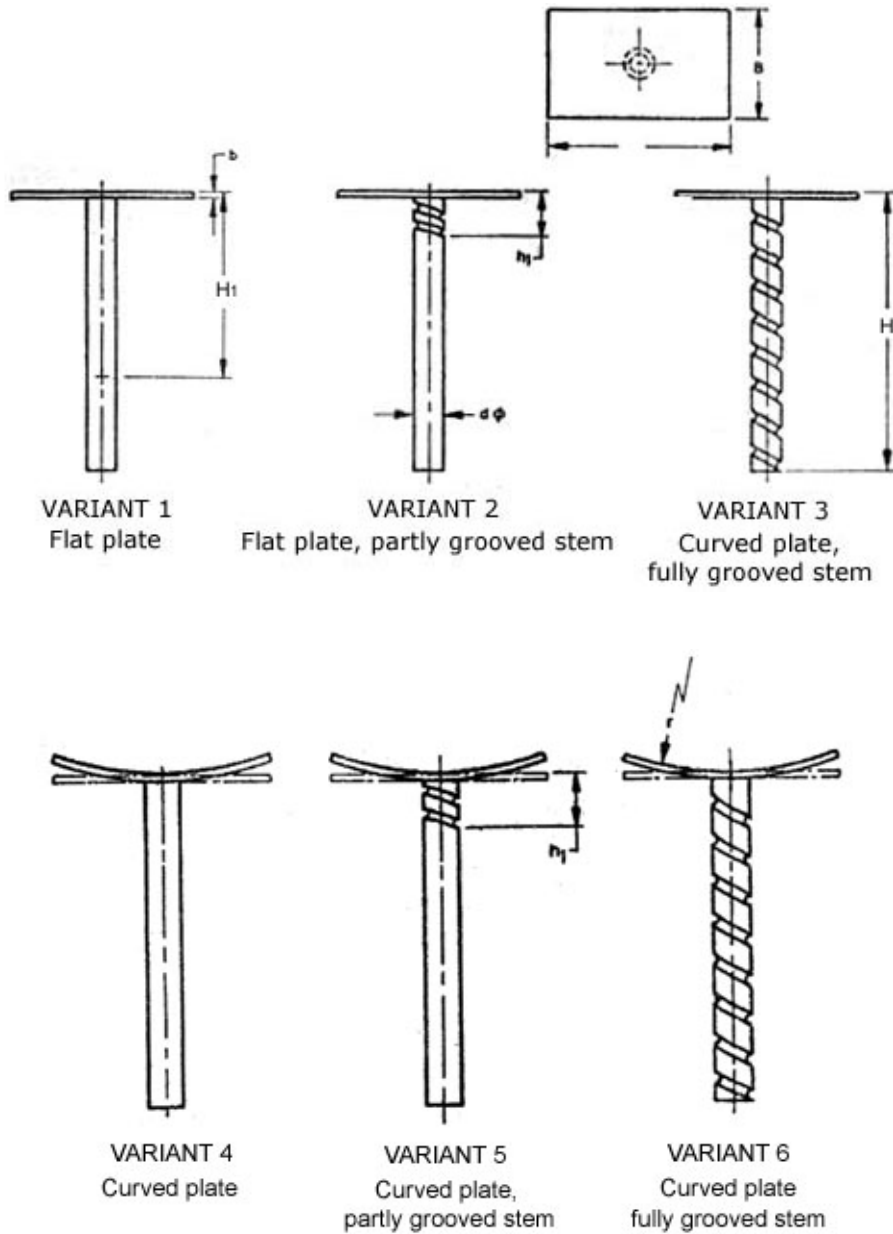

**TABLE 9 DIMENSIONS OF STEM CHAPLETS, TYPE 6,  
VARIANTS 1, 2, 3, 4, 5 AND 6**  
(Clauses 4.1 and 4.1.1)

All dimensions in millimetres.

Main Dimensions of Stem Chaplets

H	75	100	125	150	175	200	250	300	350	400	450	500	600
$h_1$ For variants 2 & 5 only	12	15	19	22.5	26	30	37.5	45	52.5	60	67.5	75	90