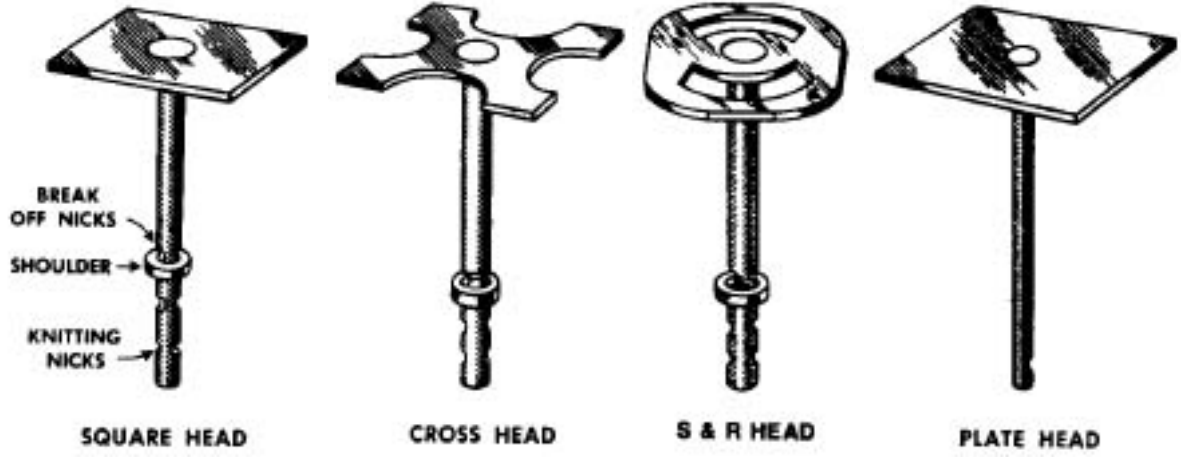

Radiator Chaplets

H	75	100	125	150	175	200	250	300	350	400	450	500	600
h_1 For variants 2 & 5 only	12	15	19	22.5	26	30	37.5	45	52.5	60	67.5	75	90

(continued)